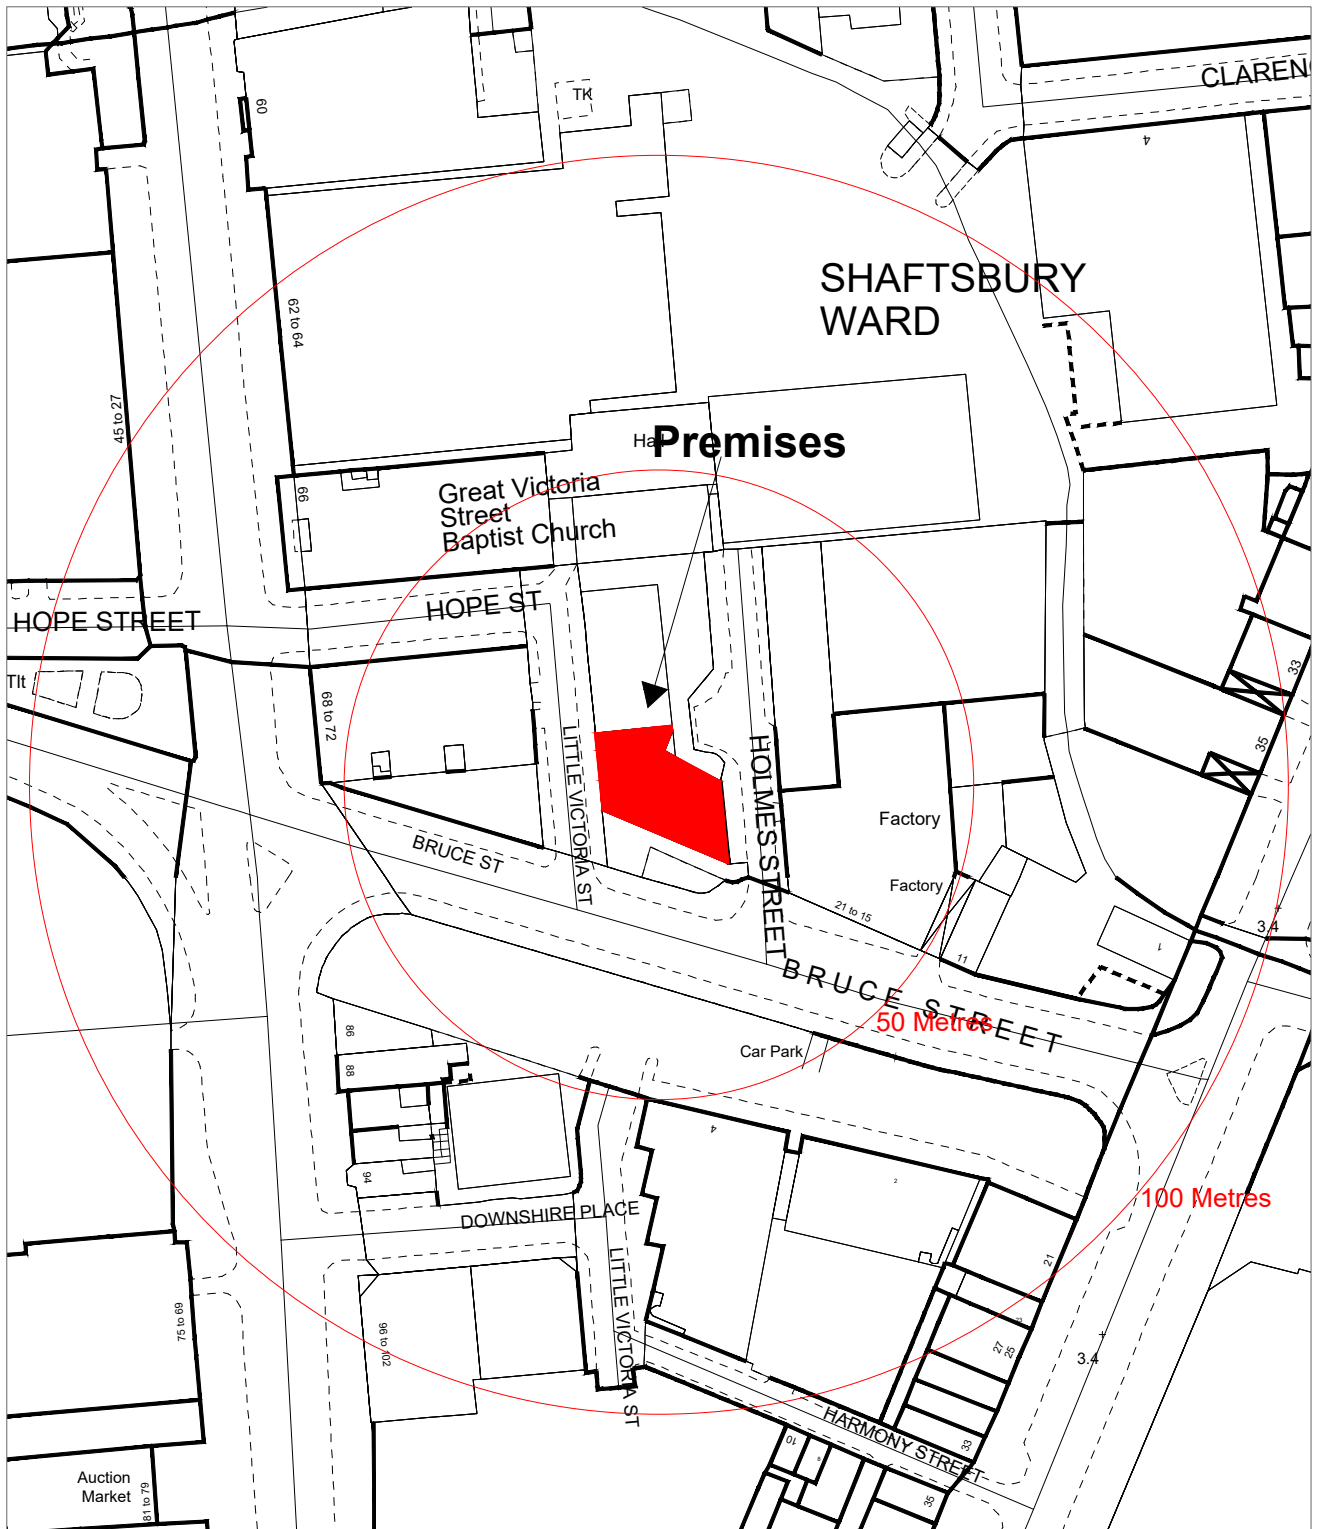

Building Control Service

Belfast Mapping Data v3.0
Prepared by I.S.B.
Based upon the Ordnance Survey
Of Northern Ireland map with the
permission of the Director & Chief Executive.
© CROWN COPYRIGHT 2003

Appendix 2

DRAWN BY MT
DATE 08/02/2018

Nu Delhi Lounge
25 Bruce Street

SCALE 1:1250